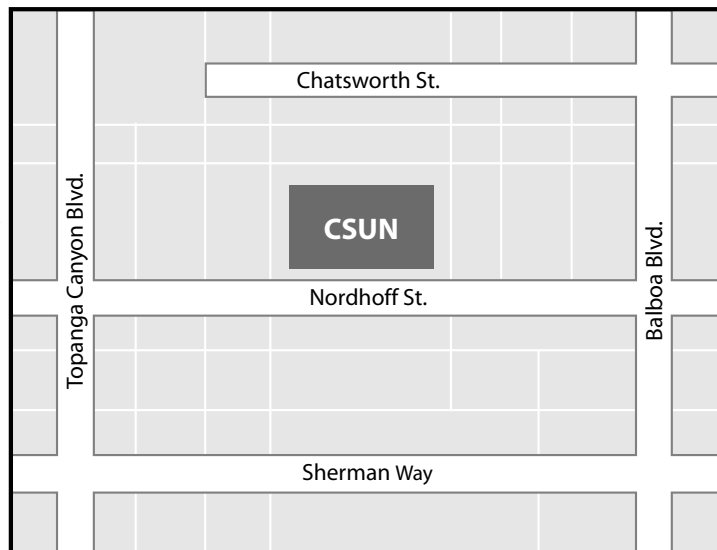

Become a Campus Associate

Because your business and California State University, Northridge are neighbors . . .

**CALL
TODAY**

**CALL
TODAY**

. . . we are offering you the lowest price available off campus to reach our market of 34,000 students – plus staff, faculty and administrators.